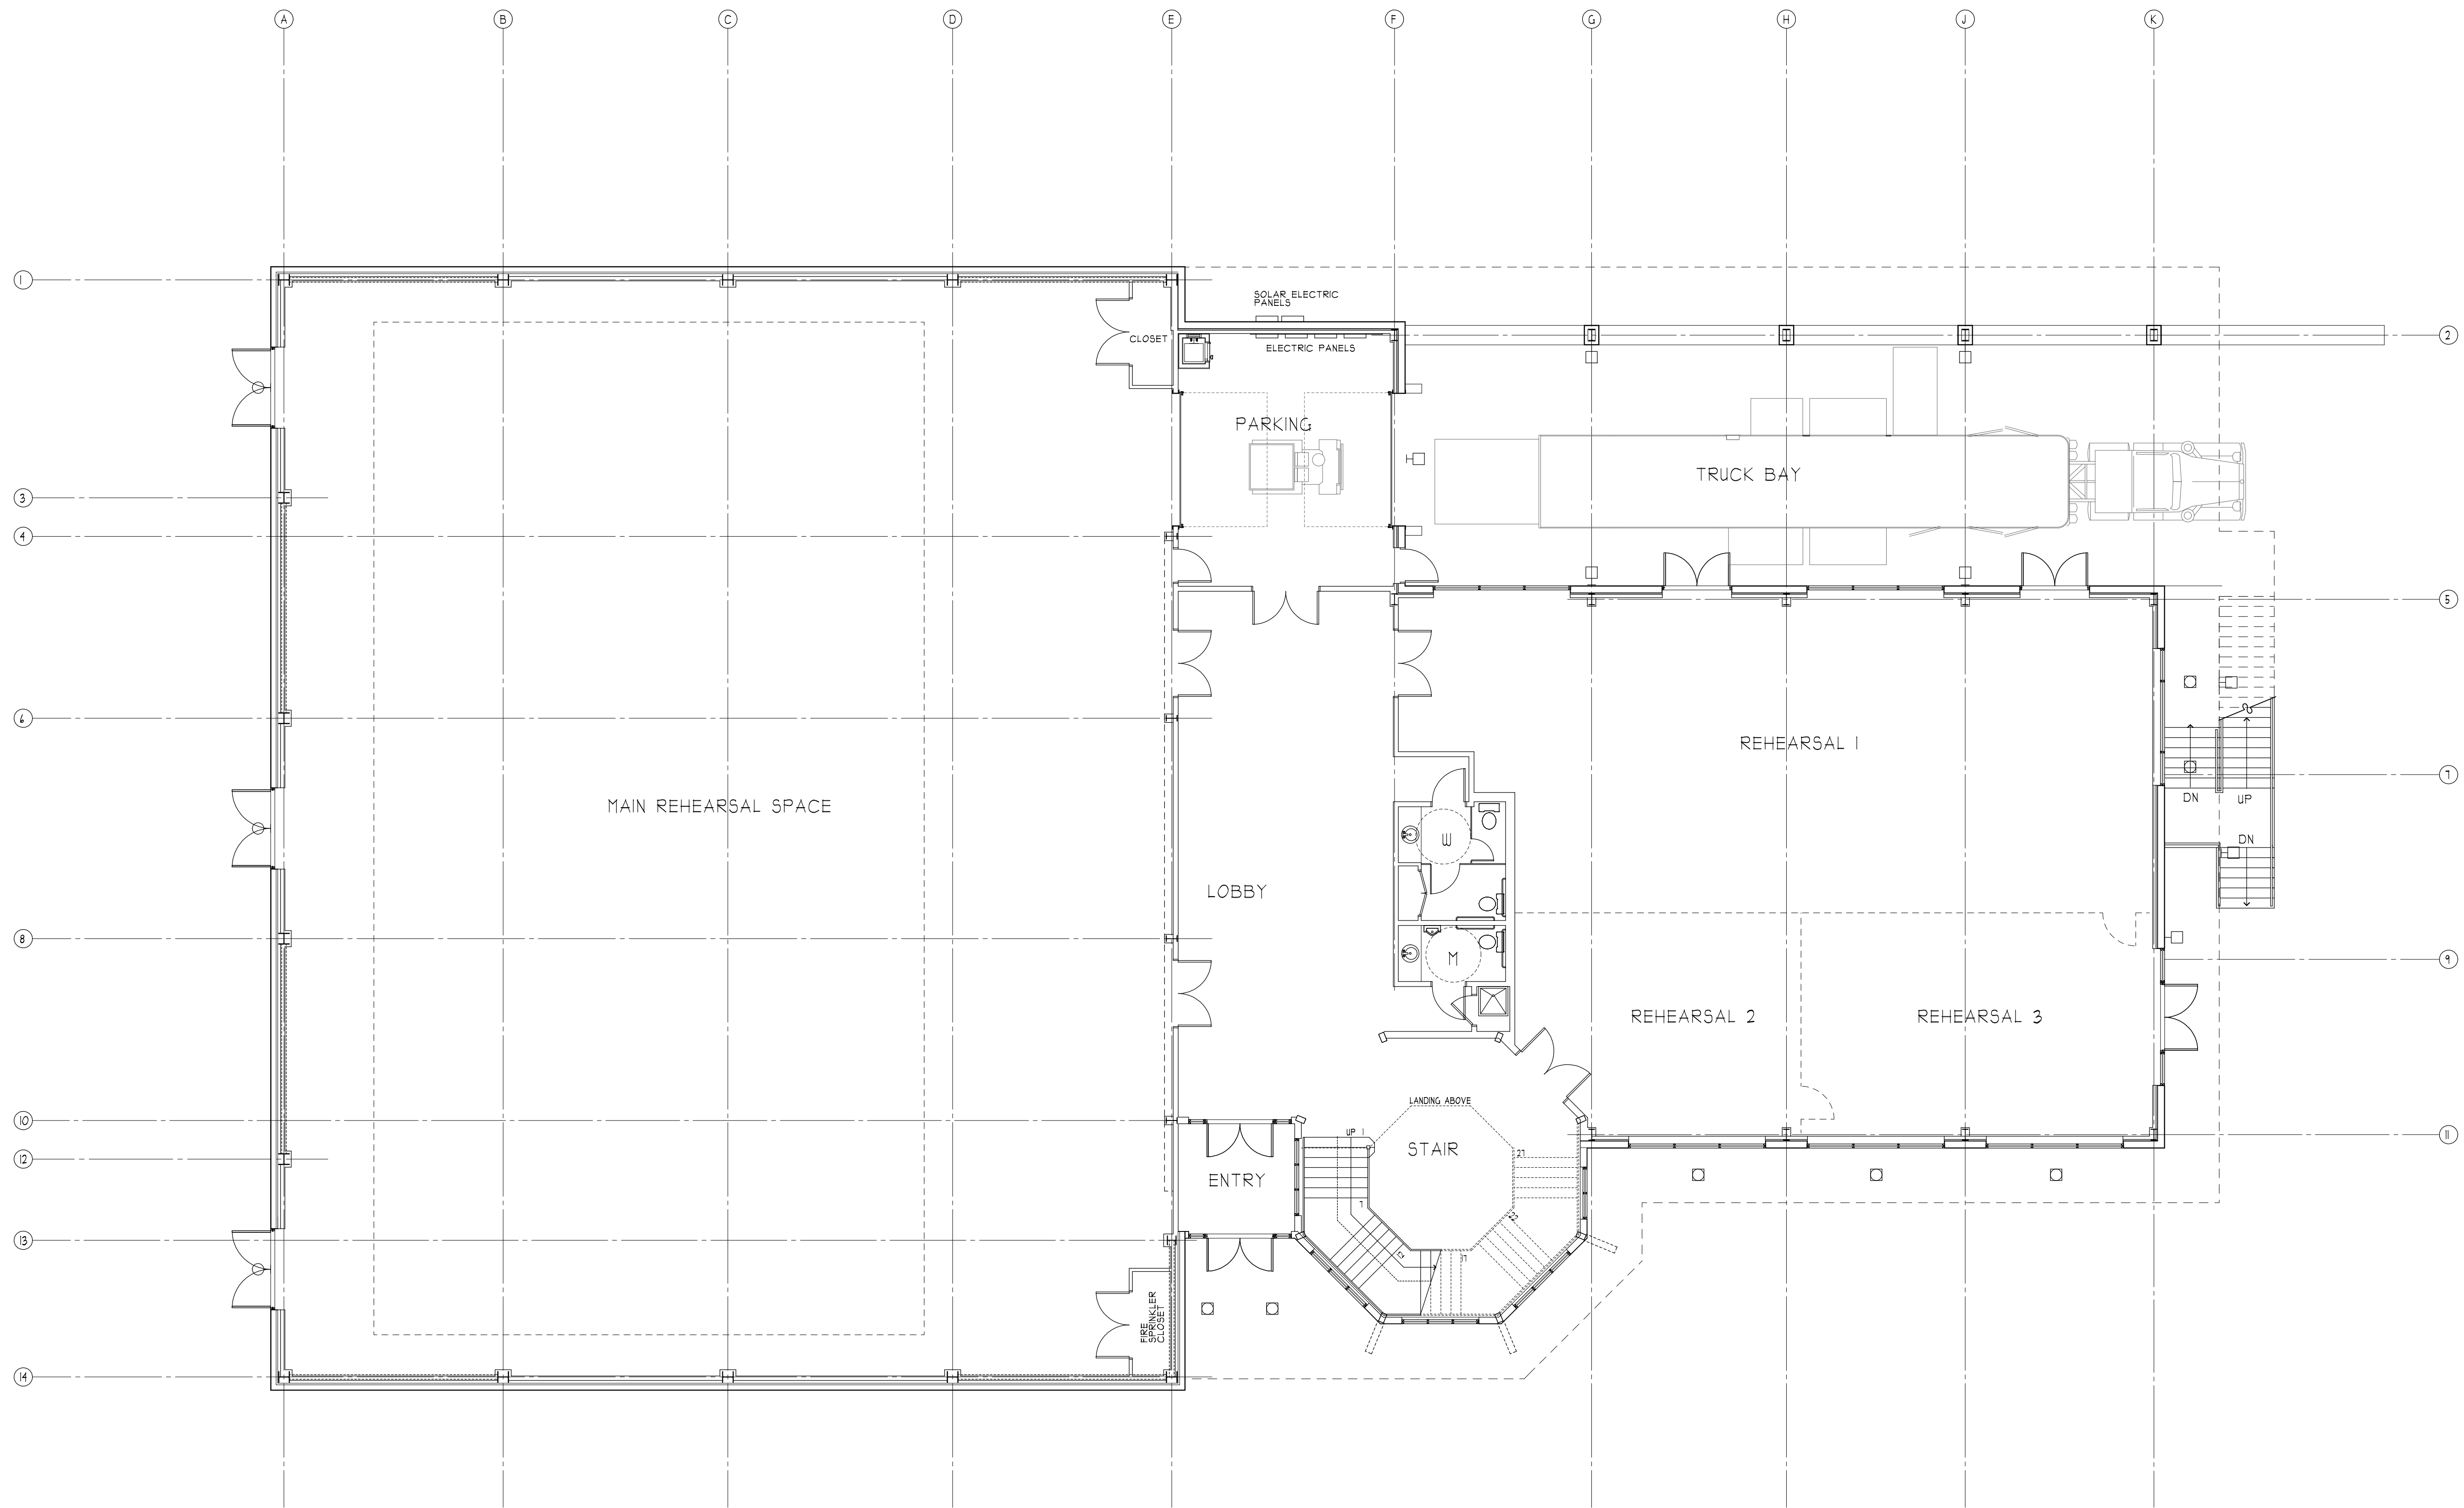

PERFORMING ARTS
REHEARSAL BLDG.

Date: Revision:

© Architectural Design Incorporated 2019

FIRST FLOOR
PLAN

Date: April 29, 2019
Project: 2019.10
Scale: 1/8" = 1'-0"
Drawn: MS

A.1

ISSUED FOR SWANSON REVIEW 05-15-19

EXTERIOR LIGHTING LEGEND

- JUNO 4" BASICS SERIES LED BAFFLE TRIM
- WAC WS-W2405-BK
- RAB WPLED24DC