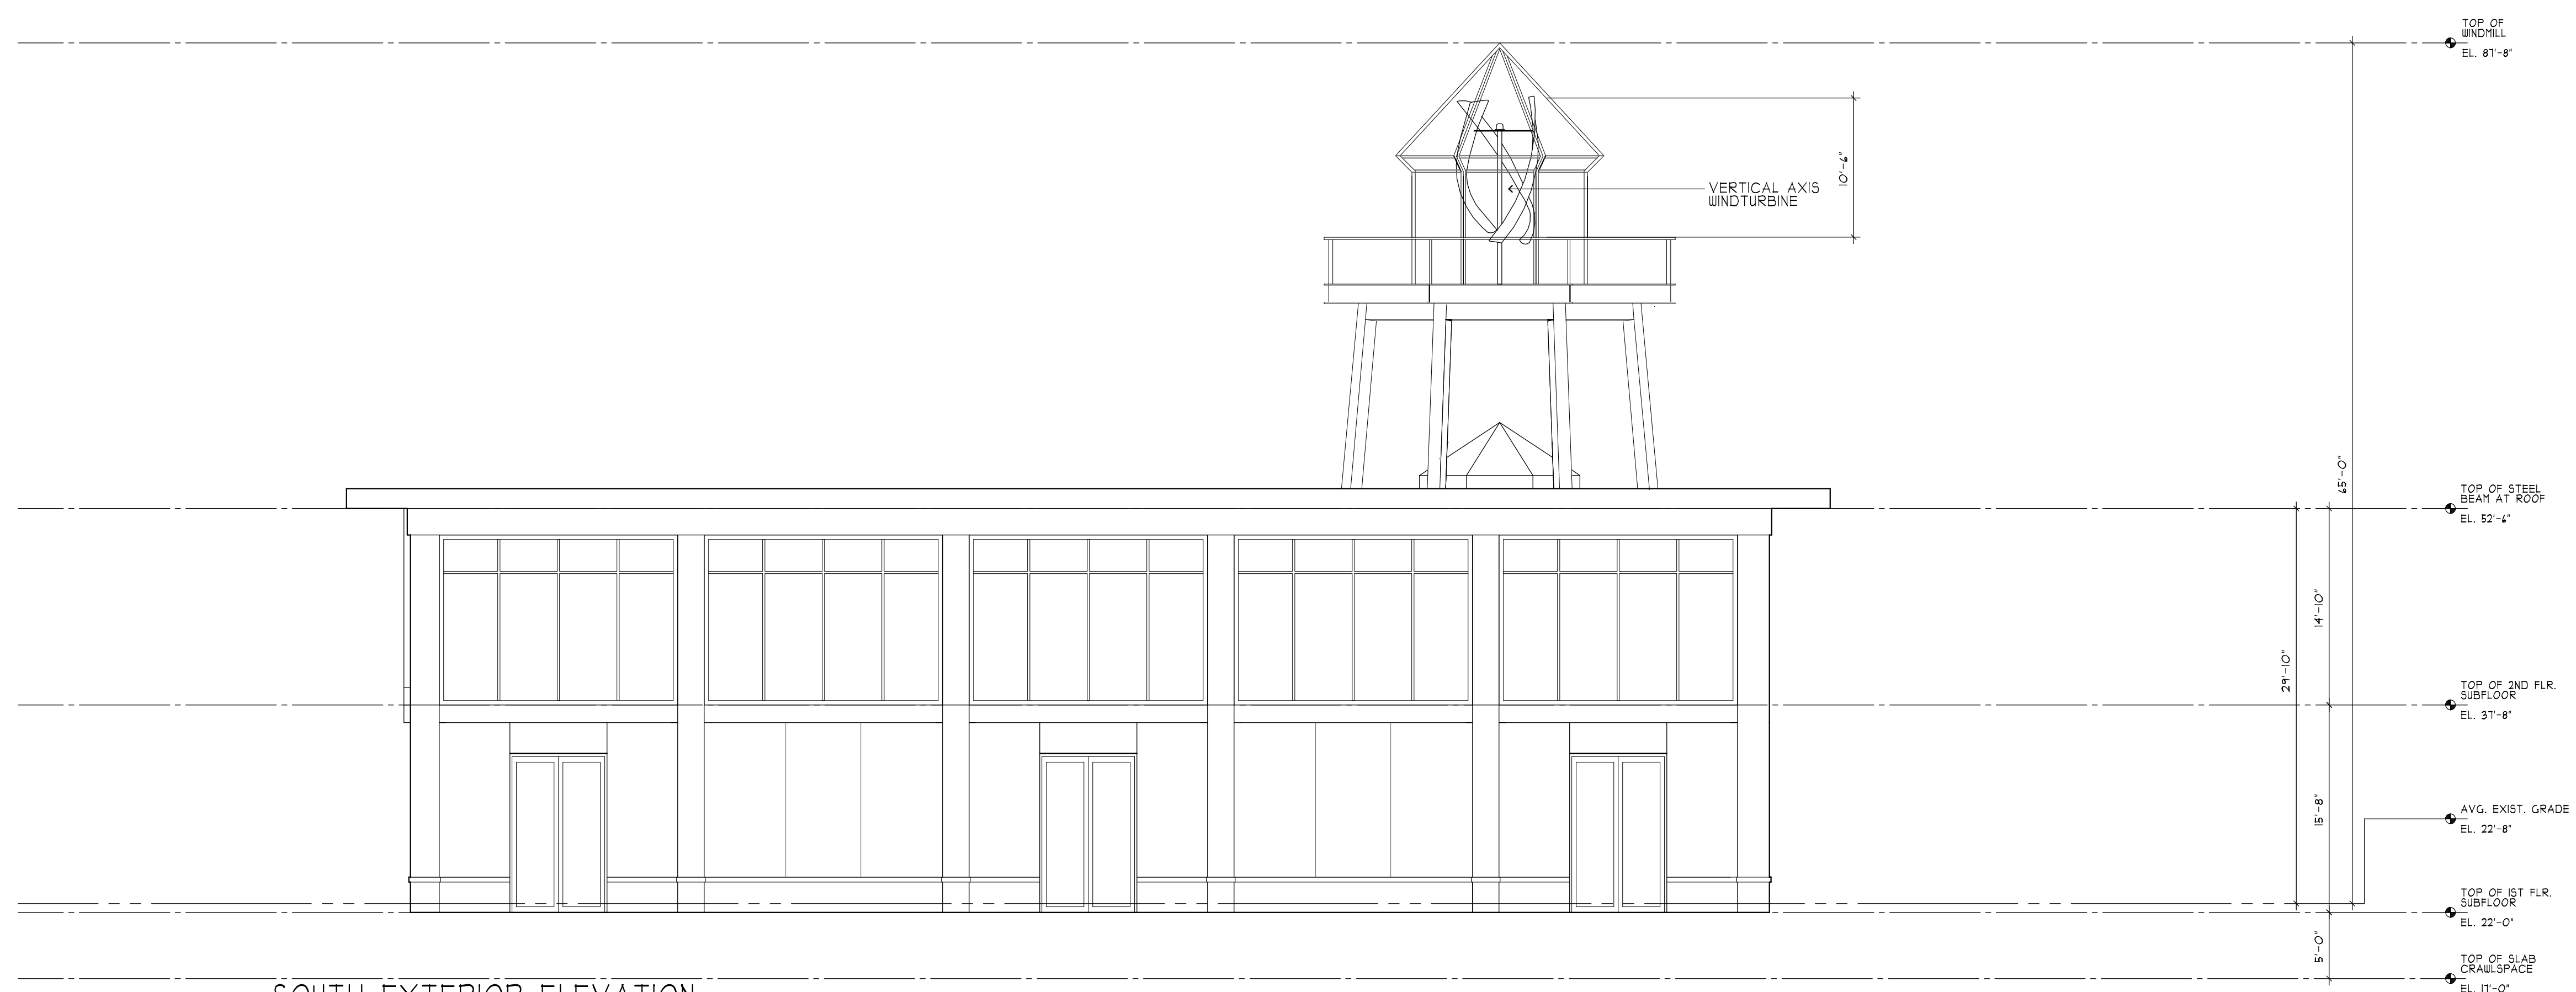

Architectural
Design
Incorporated

62 Route 6A
Orleans, Massachusetts 02653
508 255-0606
FAX 508 255-0807
WEB ad-archs.com

PERFORMING ARTS
REHEARSAL BLDG.

NORTH EXTERIOR ELEVATION

SCALE: 1/8" = 1'-0"

SOUTH EXTERIOR ELEVATION

SCALE: 1/8" = 1'-0"

SPECIAL PERMIT MODIFICATION SET - REVISED 04-29-19

Date: Revision:

©Architectural Design Incorporated 2019

EXTERIOR
ELEVATIONS

Date: April 29, 2019
Project: 2019.10
Scale: 1/8" = 1'-0"
Drawn: MS