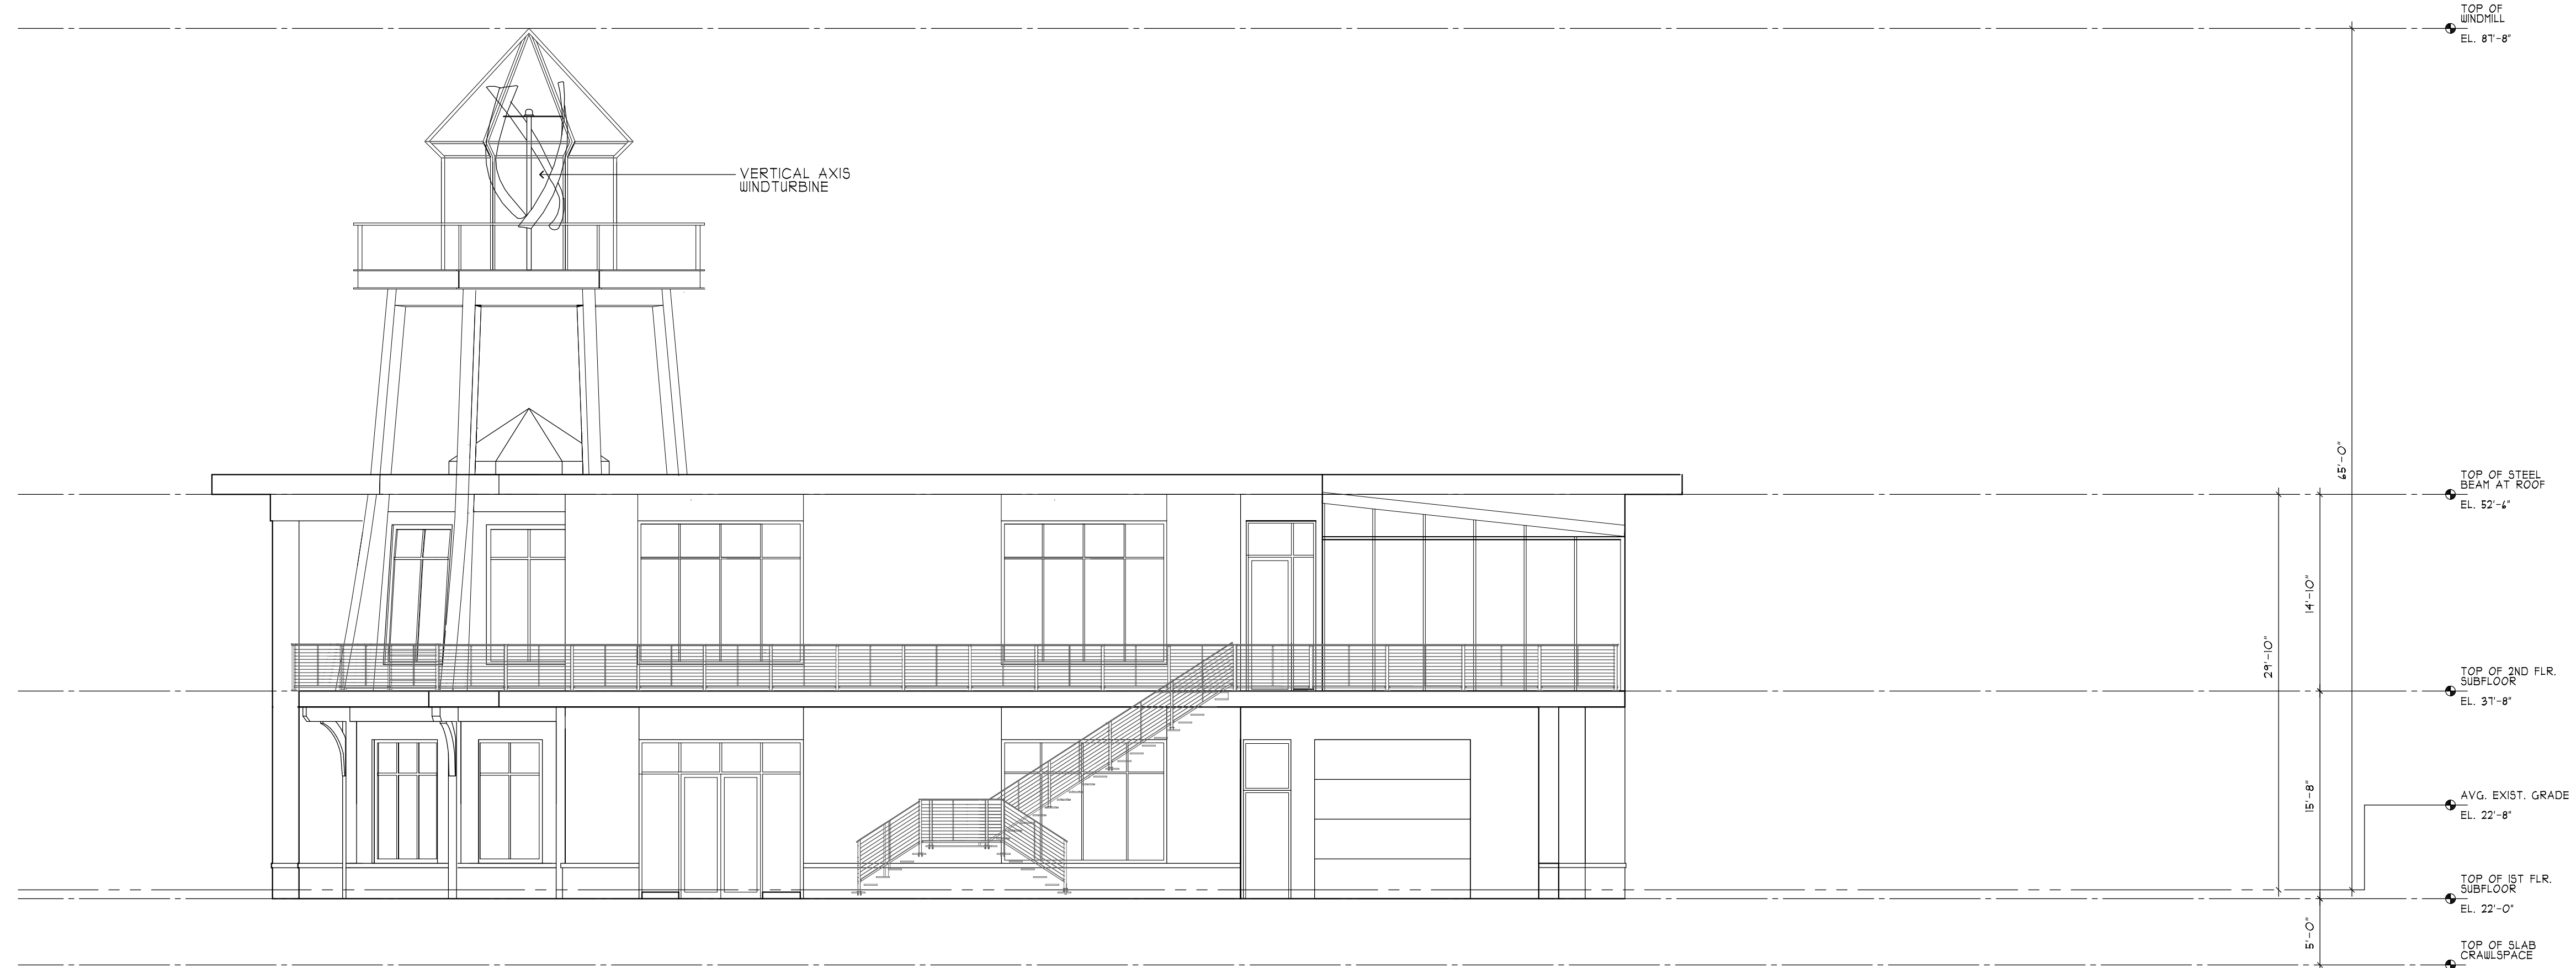

Architectural
Design
Incorporated

62 Route 6A
Orleans, Massachusetts 02653
508 255-0606
FAX 508 255-0807
WEB ad-archs.com

PERFORMING ARTS
REHEARSAL BLDG.

NORTH EXTERIOR ELEVATION

SCALE: 1/8" = 1'-0"

SOUTH EXTERIOR ELEVATION

SCALE: 1/8" = 1'-0"

SPECIAL PERMIT MODIFICATION SET - REVISED 04-29-19

Date: Revision:

©Architectural Design Incorporated 2019

EXTERIOR
ELEVATIONS

Date: April 29, 2019
Project: 2019.10
Scale: 1/8" = 1'-0"
Drawn: MS